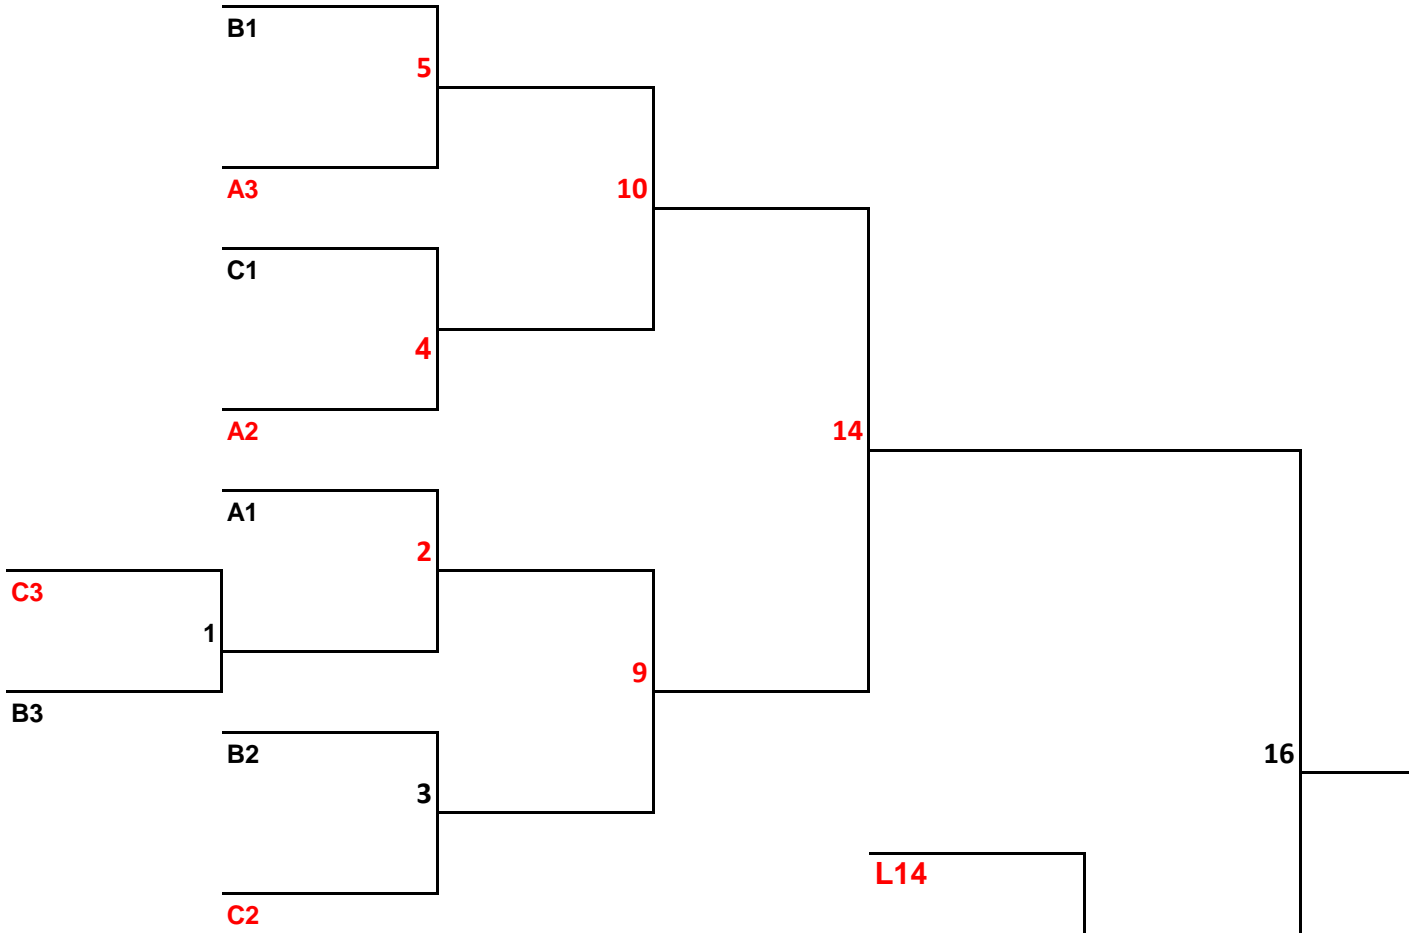

GIRLS 18 - SINGLE ELIMINATION

WINNERS BRACKET

LOSERS BRACKET