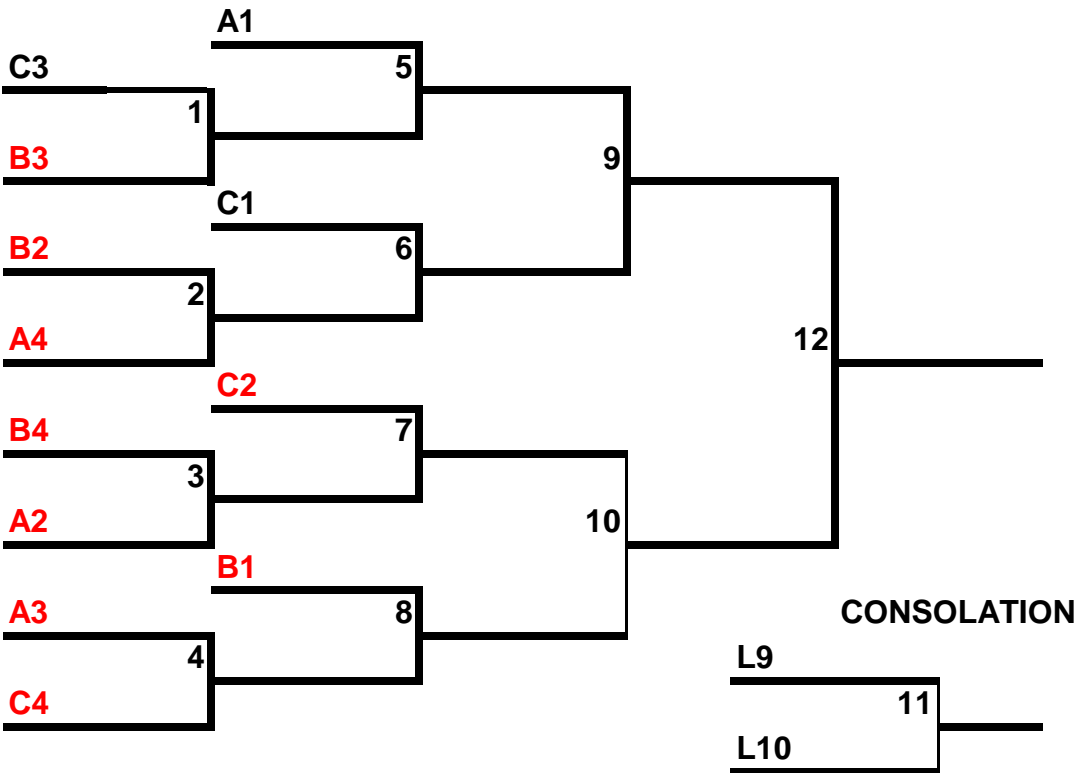

COED 10 - ROUND ROBIN

Pool A				Won	Lost
1. IMPACT					
2. CUZINS					
3. MAU LOA II					
4. PULELEHUA					
1-3	2-4	1-4	2-3	3-4	1-2

Pool B				Won	Lost
1. MAU LOA I					
2. MALULANI					
3. BIG ISLAND GIRLS					
4. HAILI BLUE					
1-3	2-4	1-4	2-3	3-4	1-2

Pool C				Won	Lost
1. PI'OPI'O BEARS HO'OMAU					
2. AMP					
3. PANA'EWA					
4. HAILI PINK					
1-3	2-4	1-4	2-3	3-4	1-2

COED 10 - SINGLE ELIMINATION