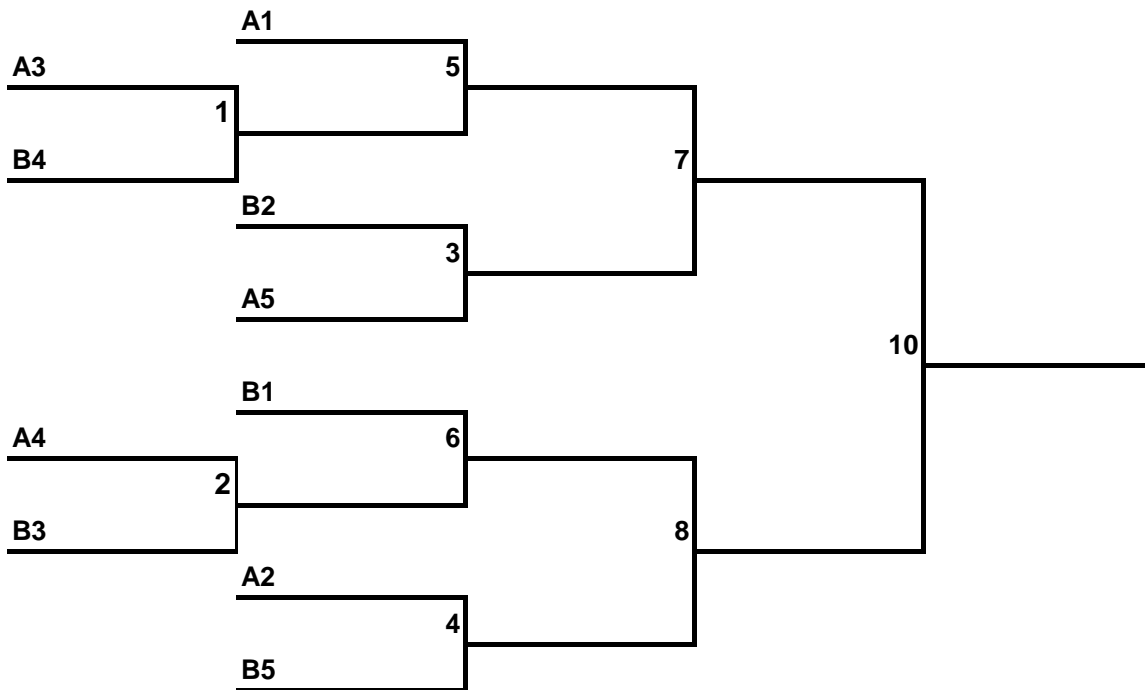

WOMENS AA - ROUND ROBIN

POOL A			WON	LOST
1. VIBES				
2. PILIPA'A WOMEN				
3. HO'APILIKAI				
4. BIG TRIPS				
5. PURE ALOHA 18'S				
1-5	2-3	1-4	2-5	1-3
2-4	3-5	1-2	3-4	4-5

POOL B			WON	LOST
1. LEGALLY CLEARED				
2. TEAM VOLLEY				
3. PILIPA'A NA WAHINE 18'S				
4. HAILI				
5. KEAUKAHA BRADDAZ				
1-5	2-3	1-4	2-5	1-3
2-4	3-5	1-2	3-4	4-5

WOMENS AA - SINGLE ELIMINATION