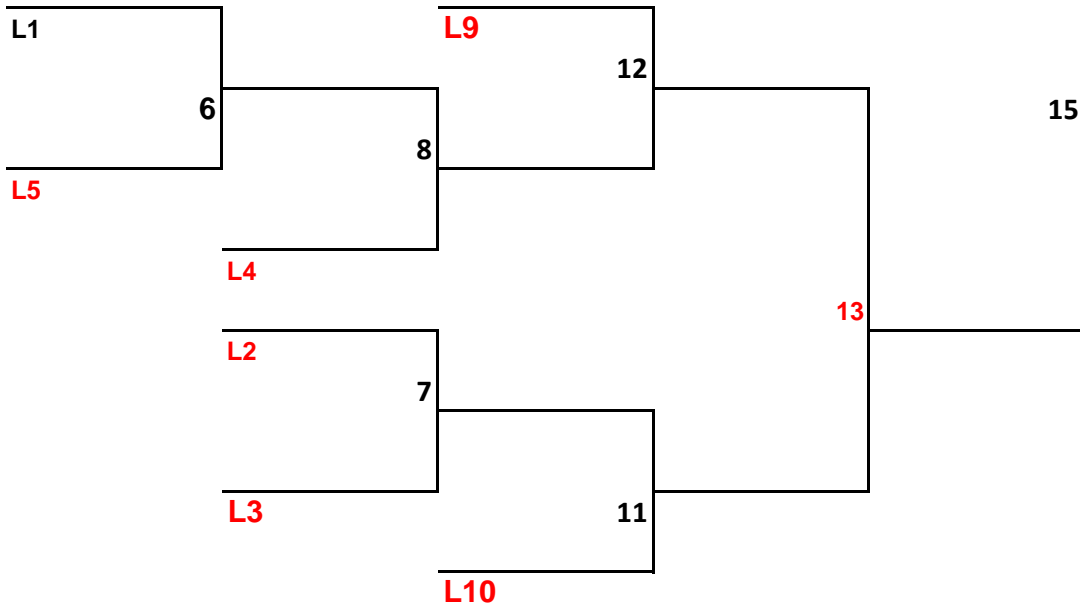

GIRLS 18 - SINGLE ELIMINATION

WINNERS BRACKET

LOSERS BRACKET