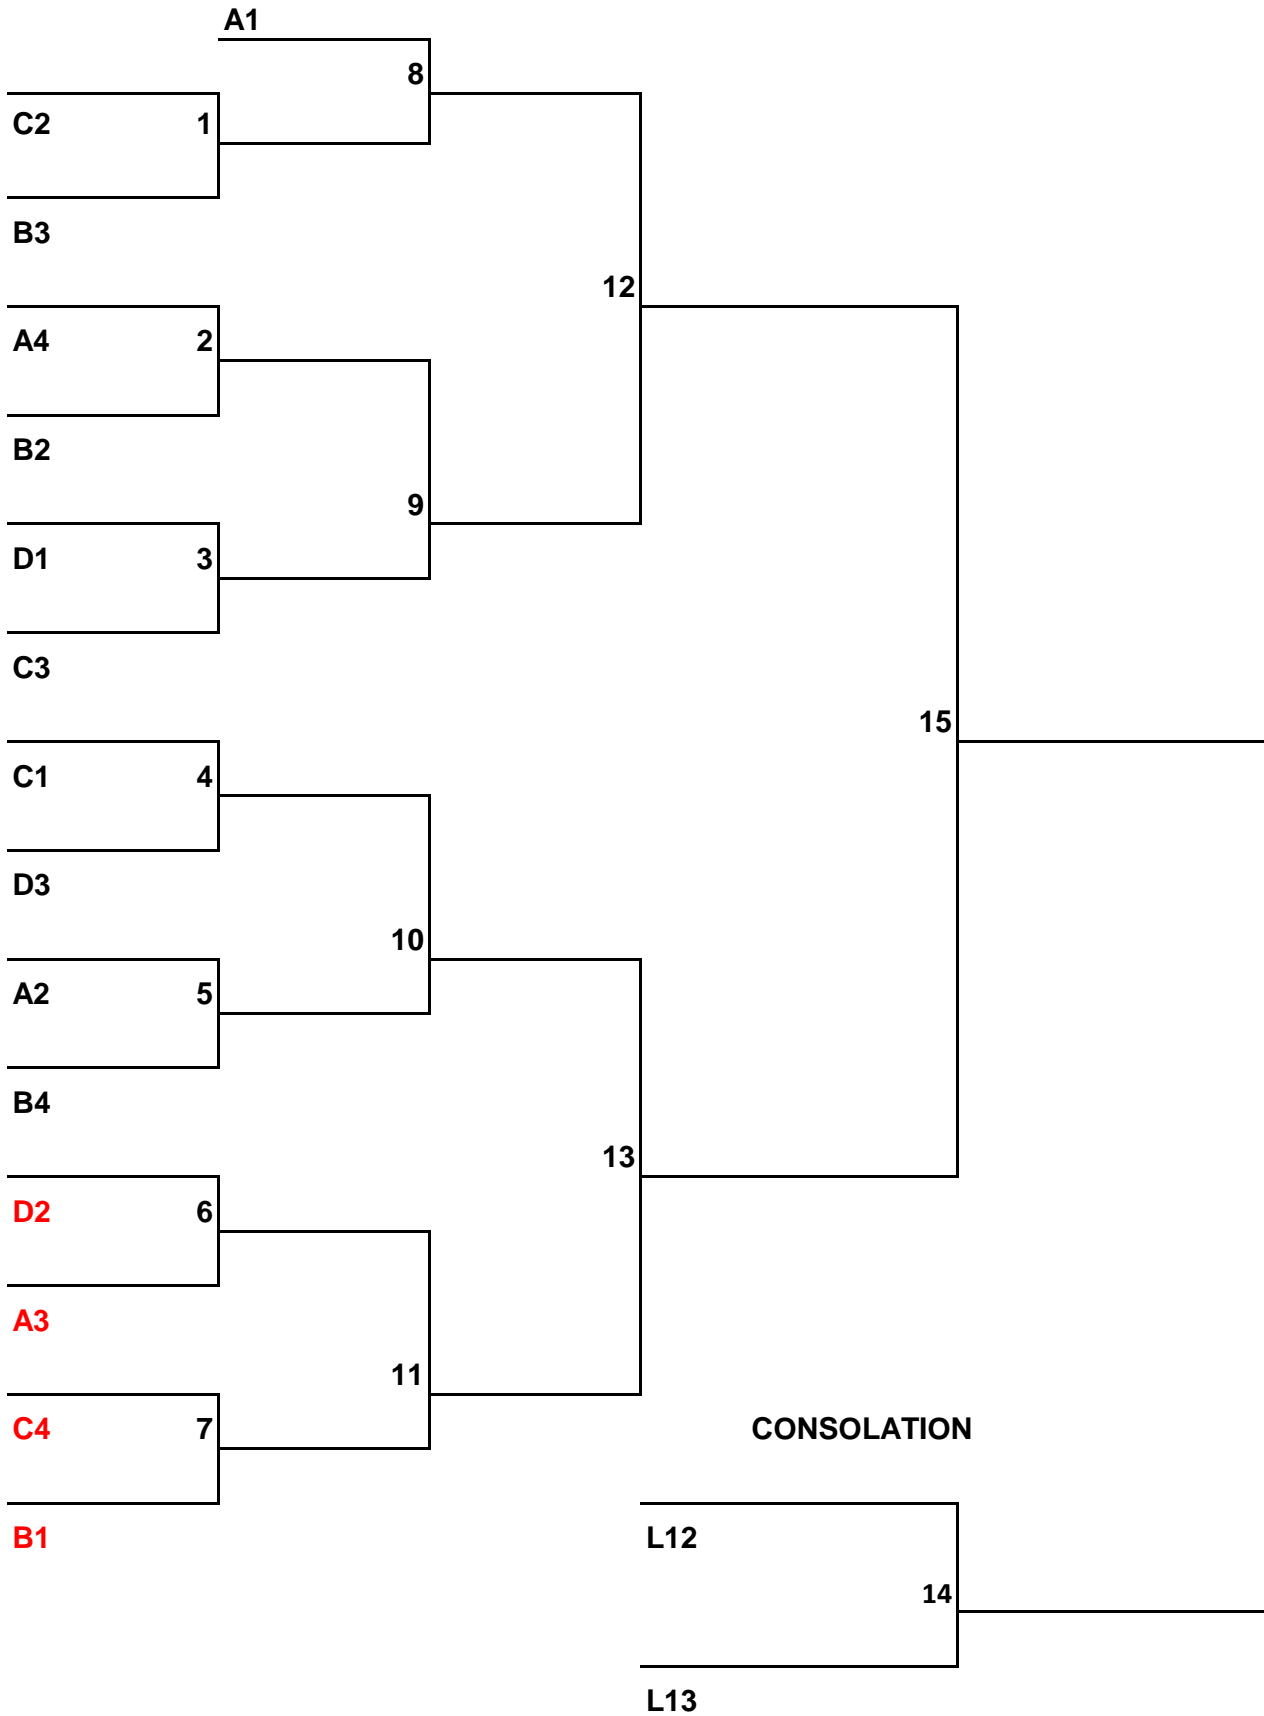

GIRLS 16 - SINGLE ELIMINATION