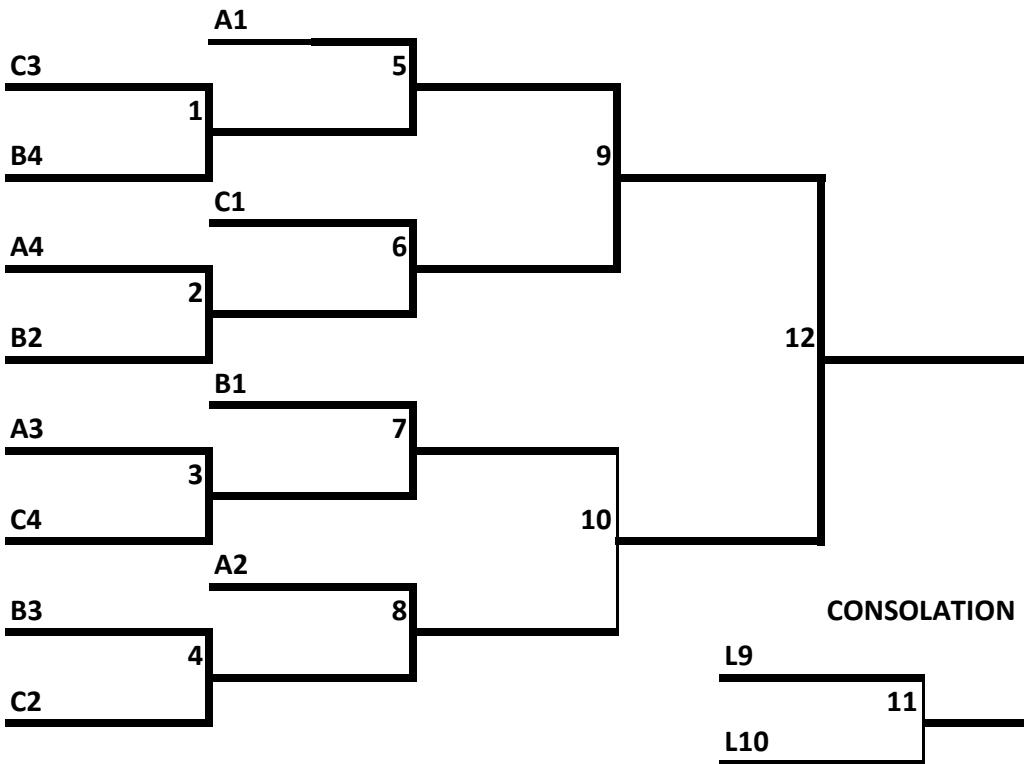

WOMENS A - ROUND ROBIN

Pool A				Won	Lost
1. 'ELEU					
2. HO'OPA WOMEN					
3. HANA HOU 18-1					
4. RESTLESS NATIVES					
1-3	2-4	1-4	2-3	3-4	1-2

Pool B				Won	Lost
1. HAILI A					
2. DELULU					
3. HANA HOU 17-1					
4. PUKAHI					
1-3	2-4	1-4	2-3	3-4	1-2

Pool C				Won	Lost
1. HAILI MASTERS					
2. AUNTEH STATUS					
3. PI'OPI'O BEARS KU'OKOA					
4. KANANI A'O KA'U					
1-3	2-4	1-4	2-3	3-4	1-2

WOMENS A- SINGLE ELIMINATION