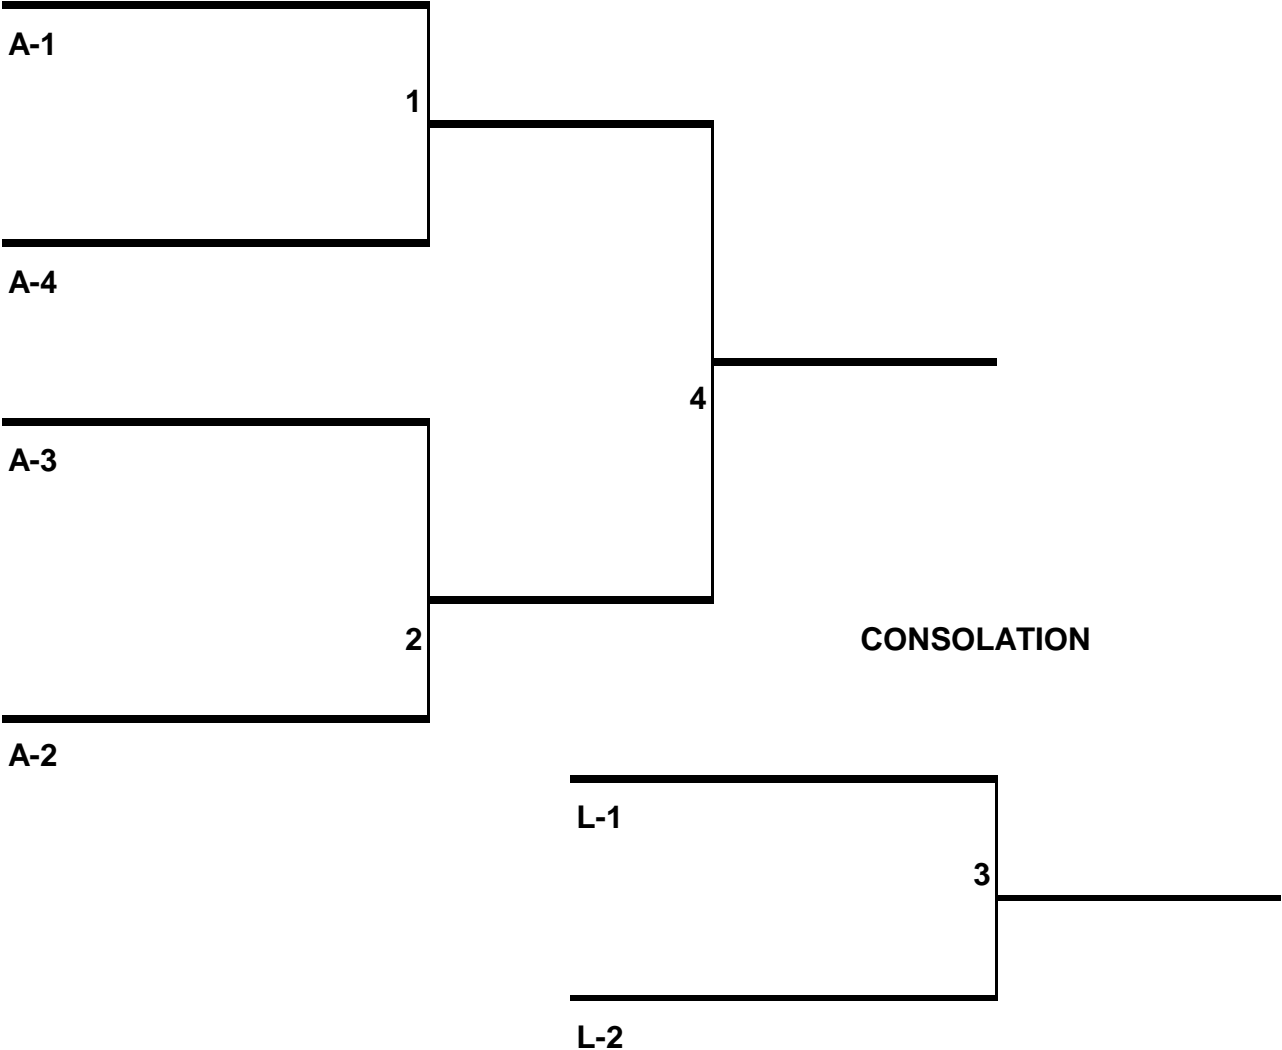

BOYS 14 - ROUND ROBIN

Pool A				Won	Lost
1. PLIPA'A BLACK					
2. PILIPA'A BLUE					
3. CUZINS					
4. MILOLI'I					
1-3	2-4	1-4	2-3	3-4	1-2

BOYS 14 - SINGLE ELIMINATION