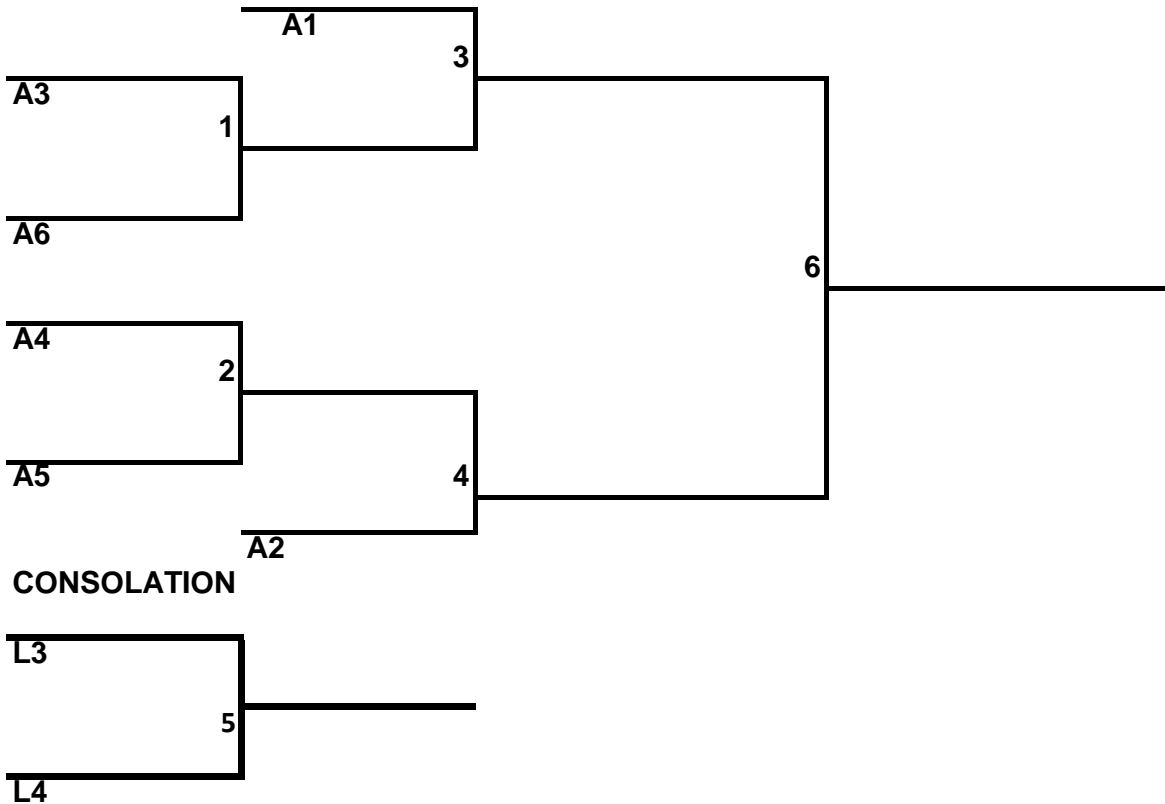

WOMENS MASTERS - ROUND ROBIN

NO POOL PLAY - Haili Masters in Womens A pool and Kolohe Ladies in Women's B pool

WOMENS MASTERS - SINGLE ELIMINATION

HAILI MASTERS

1

KOLOHE LADIES

MENS B - ROUND ROBIN

POOL A				WON		LOST	
1. KANANI A'O KA'U							
2. KEAUKAHA TITAZ							
3. PARIS NATIVES							
4. KAMUELA VBC							
5. ALOHA DAYS							
6. NA HOKU							
1-2	3-4	5-6	1-3	2-6	4-5	1-6	3-5
2-4	1-5	4-6	2-3	1-4	2-5	3-6	

MENS B - SINGLE ELIMINATION

MENS A - ROUND ROBIN

POOL A			WON	LOST
1. ALL ATTITUDE				
2. THE OPPTS				
3. RESTLESS NATIVES				
4. FLICKA DA WRIST				
5. PUKAHI BOYS				
1-5	2-3	1-4	2-5	1-3
2-4	3-5	1-2	3-4	4-5